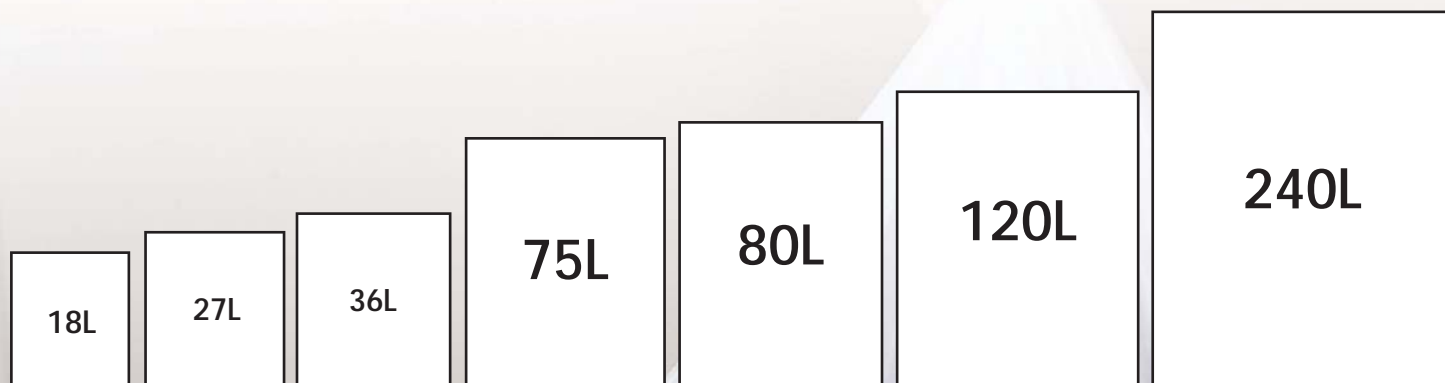

## EC-BL1212

Bin Liner  
OXO Biodegradable  
120 Litres Clear

1150 x 905 mm

250 bags / carton

50 bags / sleeve

## EC-BL1024

Bin Liner  
OXO Biodegradable  
240 Litres Clear

1415 x 1140 mm

100 bags / carton

20 bags / sleeve

EC-BL1010  
high density  
bin liner

EC-BL1011  
high density  
bin liner

EC-BL1012  
high density  
bin liner