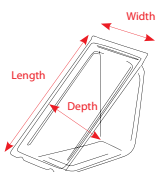

Envirochoice kraft Sandwich Wedge Large
173 x 73 x 85 mm
500 wedges / carton
50 wedges / sleeve

C-SW0401

Sandwich Wedge Small
167 x 72 x 78 mm
500 wedges / carton
100 wedges / sleeve

C-SW0402

Sandwich Wedge Large
170 x 85 x 83 mm
500 wedges / carton
100 wedges / sleeve